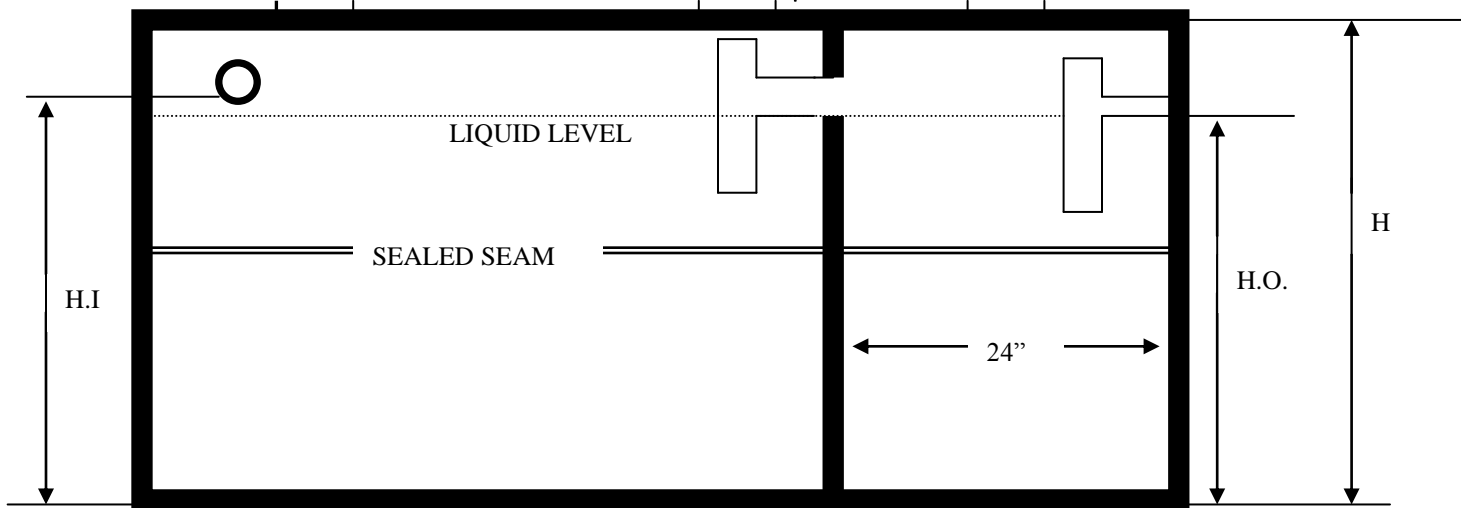

H-20 TANKS

DOUBLE COMPARTMENT

| <u>TANK SIZE</u> | <u>L</u> | <u>W</u> | <u>H</u> | <u>H.I.</u> | <u>H.O.</u> |
|------------------|----------|----------|----------|-------------|-------------|
| 1365/235 | 14'3" | 7' | 4'8" | 42" | 39" |
| 1729/304 | 14'3" | 7' | 5'6" | 52" | 49" |
| 2184/384 | 14'3" | 7' | 6'4" | 62" | 59" |
| 2639/464 | 14'3" | 7' | 7'2" | 72" | 69" |
| 3094/544 | 14'3" | 7' | 8' | 82" | 79" |

THESE TANKS COME WITH 3 INLET & 3 OUTLET BOOTS