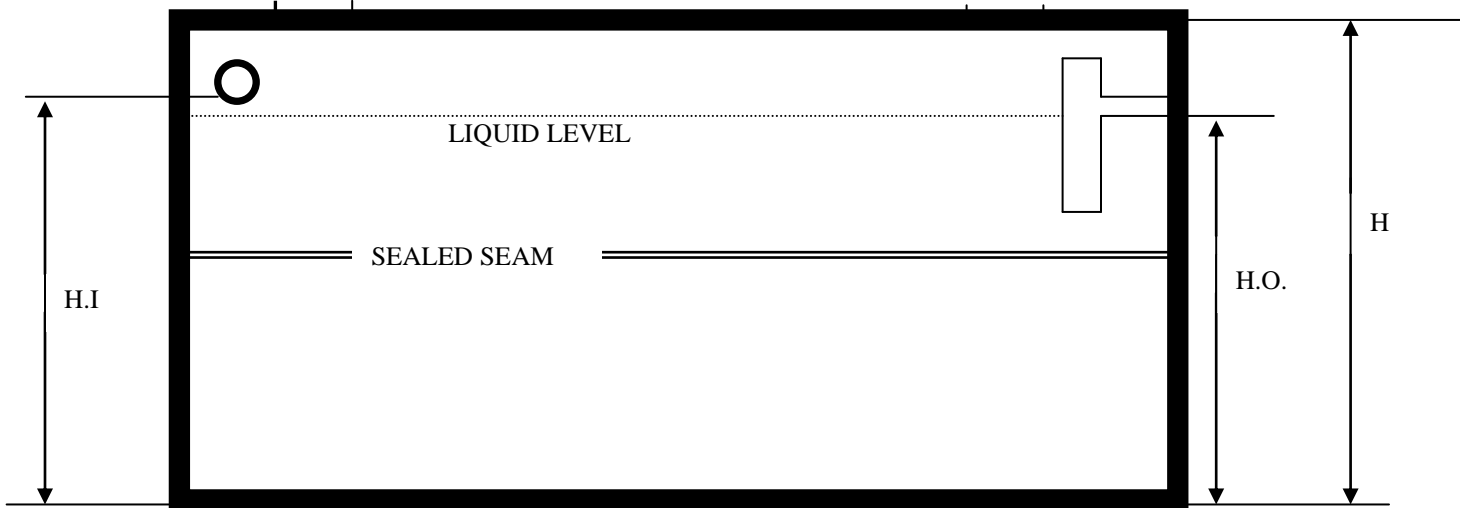

H-20 TANKS

SINGLE COMPARTMENT

<u>TANK SIZE</u>	<u>L</u>	<u>W</u>	<u>H</u>	<u>H.I.</u>	<u>H.O.</u>
1000 GAL	8'6"	6'2"	5'7"	54"	52"
1500 GAL	14'3"	7'	4'8"	42"	39"
2000 GAL	14'3"	7'	5'6"	52"	49"
2500 GAL	14'3"	7'	6'4"	62"	59"
3000 GAL	14'3"	7'	7'2"	72"	69"
3500 GAL	14'3"	7'	8'	82"	79"
4000 GAL	17'6"	8'	6'10"	70"	67"
4500 GAL	17'6"	8'	7'5"	74"	71"
5000 GAL	17'6"	8'	8'	84"	81"

THESE TANKS COME WITH 3 INLET & 3 OUTLET BOOTS