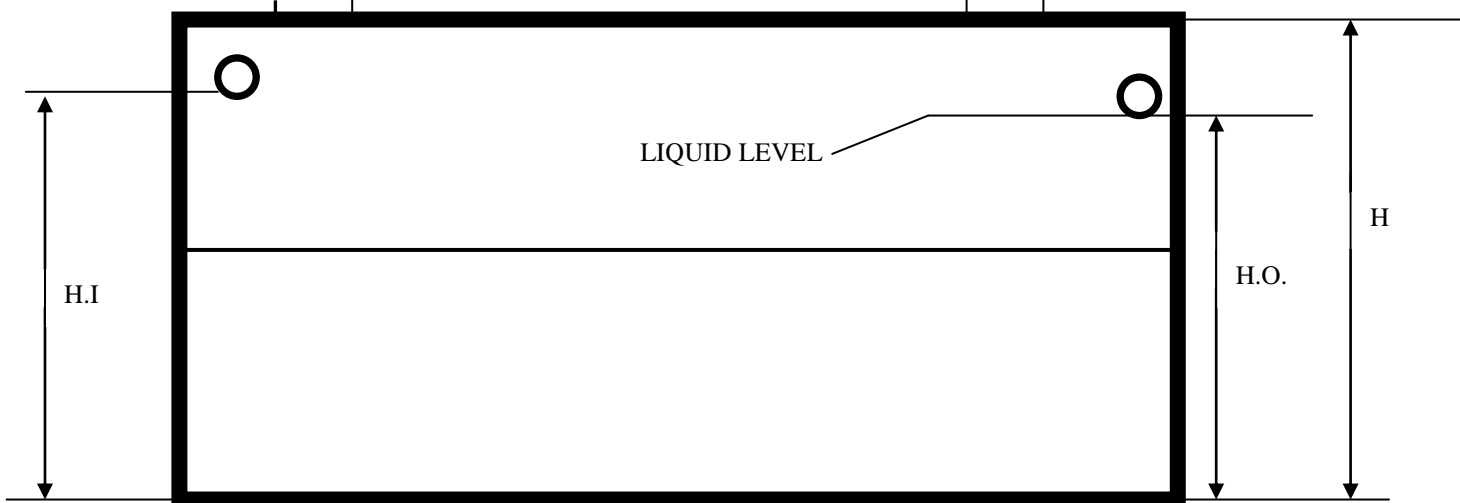

SINGLE COMPARTMENT TANKS

<u>TANK SIZE</u>		<u>L</u>	<u>W</u>	<u>H</u>	<u>H.I.</u>	<u>H.O.</u>
750 GAL		8'	5'8"	4'	37"	35"
1000 GAL		8'	5'8"	5'1"	51"	48"
1250 GAL		8'	5'8"	6'	63"	60"
1500 GAL	MONOLITHIC	10'10"	5'7"	5'8"	55"	52"
1600 GAL		10'	6'4"	5'8"	57"	54"
2000 GAL		12'	6'6"	5'8"	56"	53"
2500 GAL		12'	6'6"	6'8"	68"	65"
3000 GAL		14'3"	7'	6'7"	65"	62"
3500 GAL		14'3"	7'	7'2"	75"	72"
LEDGE TANKS						
1500 GAL		14'3"	7'	4'	37"	34"
2000 GAL		15'	6'6"	5'	48"	45"

THESE TANKS HAVE 3 INLET & 3 OUTLET BOOTS