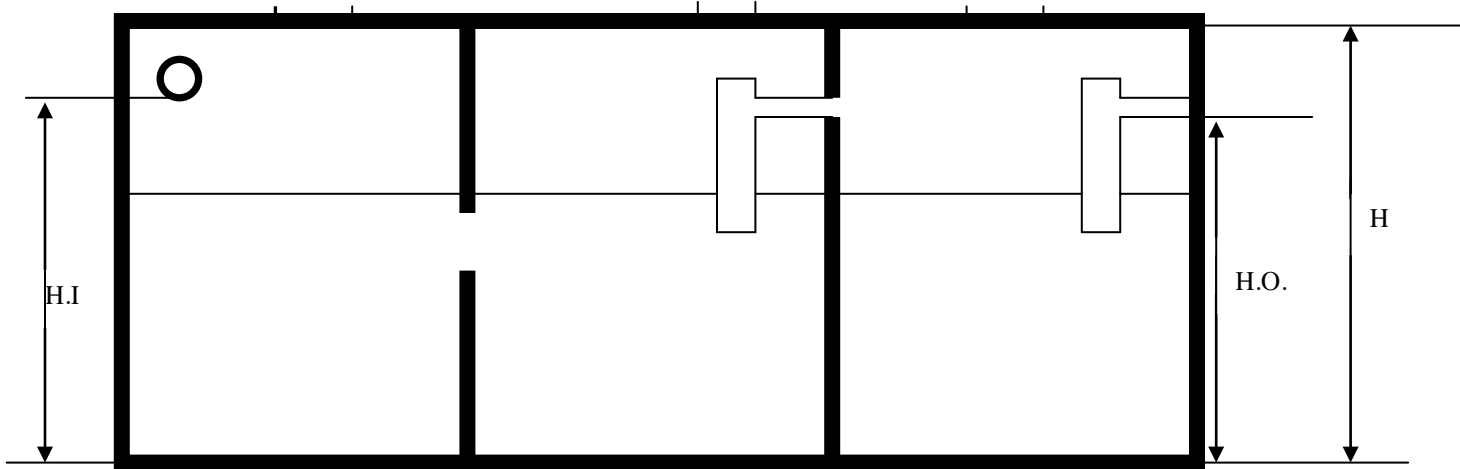

## THREE COMPARTMENT TANKS

<u>TANK SIZE</u>	<u>L</u>	<u>W</u>	<u>H</u>	<u>H.I.</u>	<u>H.O.</u>	<u>Pump Chamber</u>
1250/350/500	15'	6'6"	5'	48"	45"	41"
1332/668/500	14'3"	7'	5'6"	55"	52"	34"

**THESE TANKS HAVE 3 INLET & 3 OUTLET BOOTS**  
**\*CAN COME WITH PLASTIC RISERS POURED INTO TANK \***